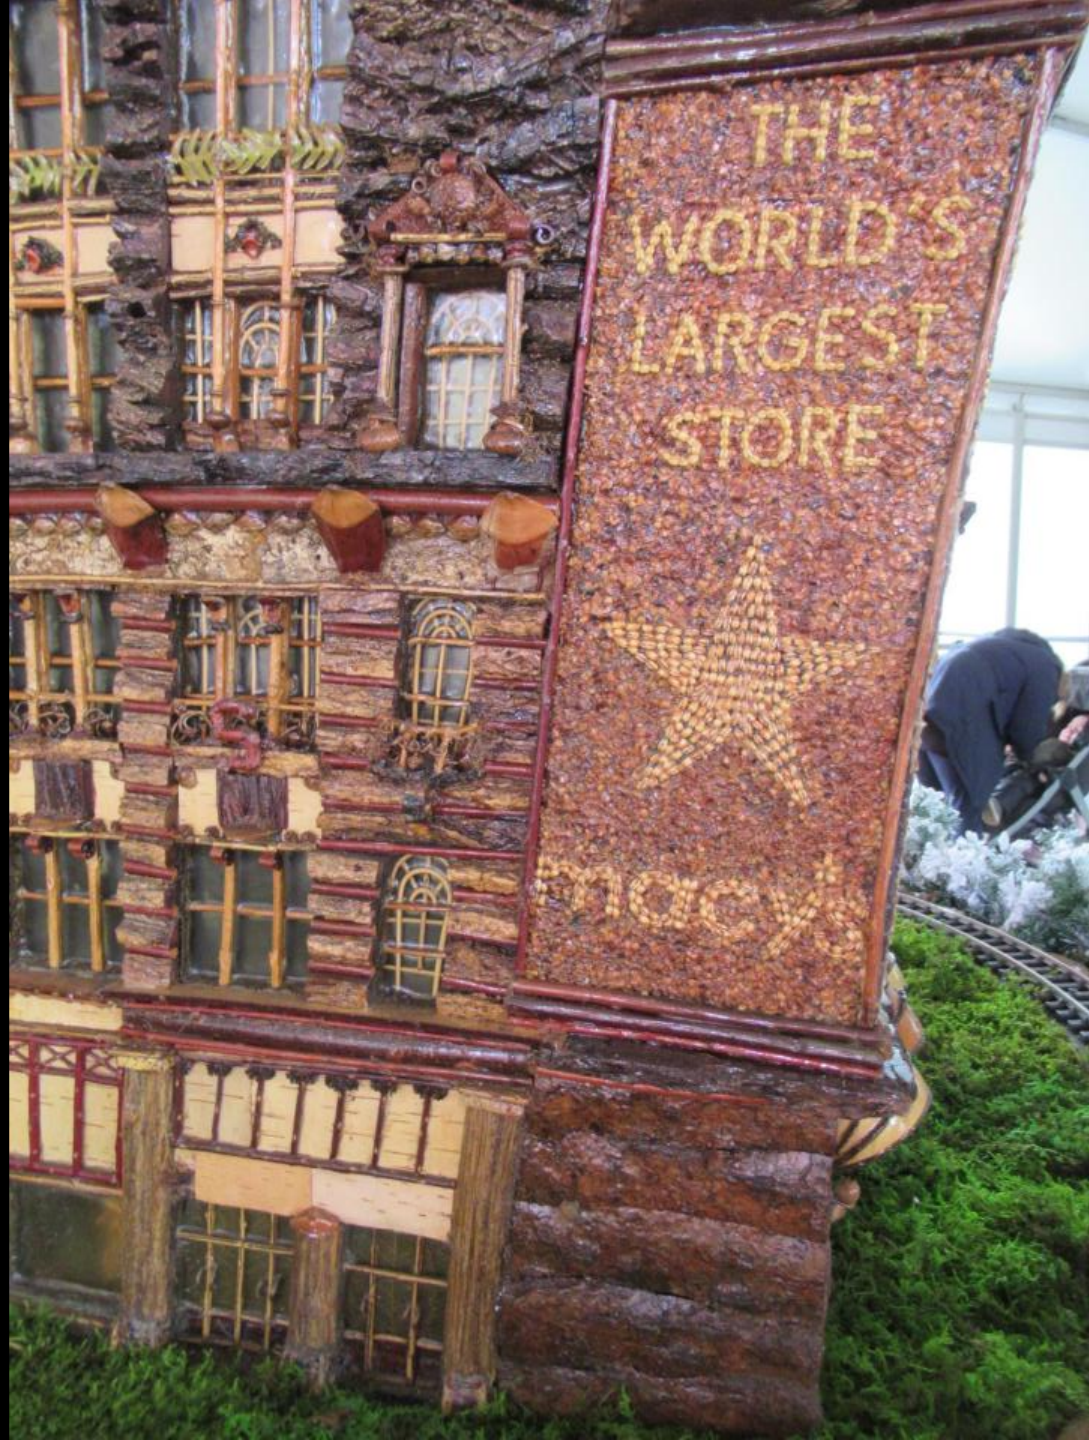

# THE NEW YORK BOTANICAL GARDEN

No Food  
or Drink  
Inside

ENTER

Face Coverings  
Required

**Holiday  
Train  
Show**

The model of One World Trade Center  
is the tallest in the World's Trade Center  
at 11 feet. Another skyscraper is  
surrounded by the surrounding  
with both are under construction  
around, including the tallest  
model of Lower Manhattan.

**The Old Bandstand**  
Central Park, Manhattan  
Built 1862  
Demolished 1922

Alice Austen House  
mid-19th century  
2 Hylan Boulevard  
Staten Island

Kingsland Homestead  
1785  
143-35 37th Avenue  
Flushing

Airlines  
1962

Hand-painted details, including the Apollo Show Time sign, were added to the model.

Small plants and trees were added to the scene to create a lush, tropical atmosphere.

Applied Impression was used to create small and colorful design elements. In their model of this iconic Hawaii theme, models were used and the support is woven with black peppercorns.